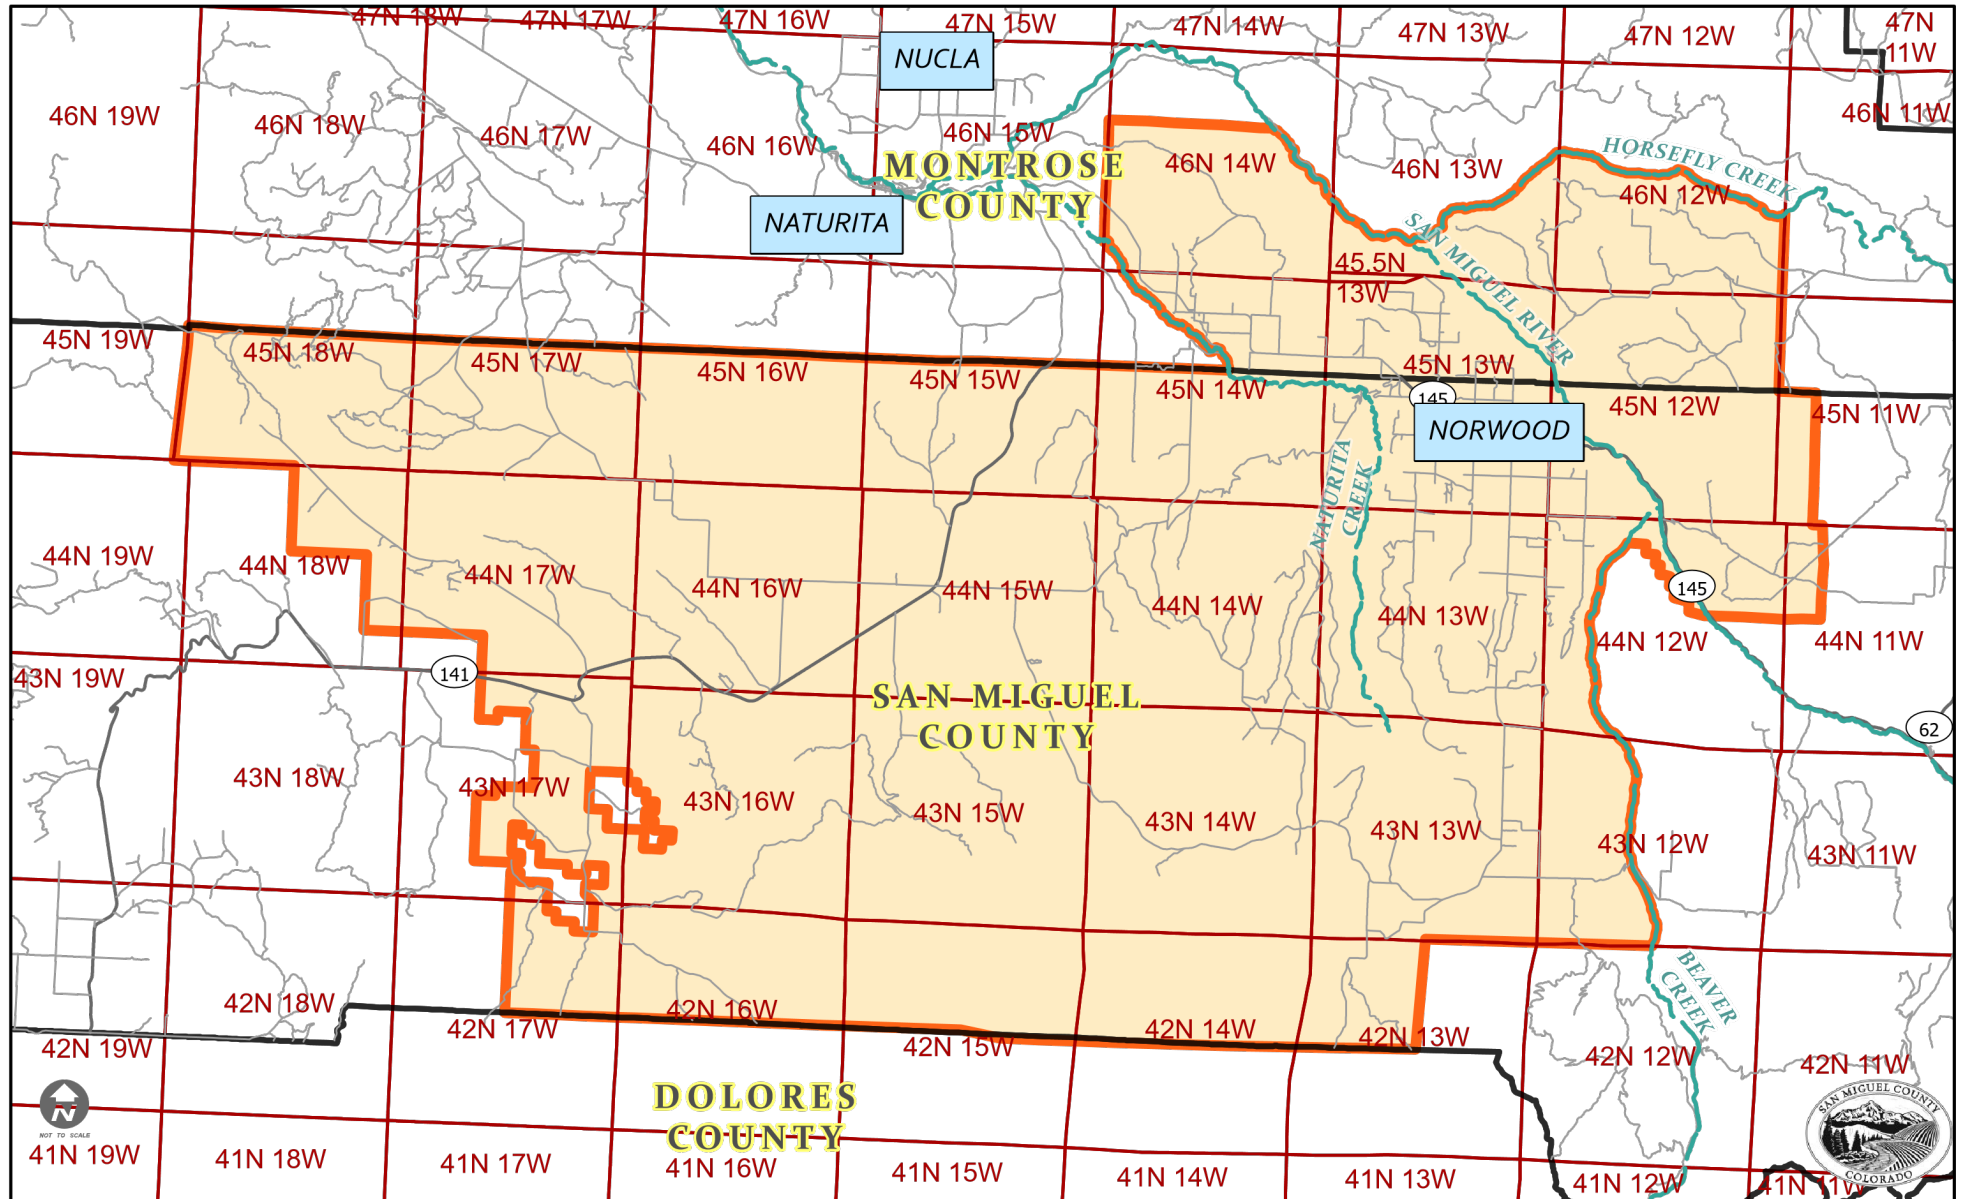

Norwood Fire Protection District Boundary – January 1, 2023

DISCLAIMER This information is a product of the San Miguel County GIS Department and is intended

for the display of relative positions and locations only. Users of this information agree that no feature does not indicate public access.

assertion or warranty of any kind has been made by San Miguel County as to its accuracy. The presence on the map of a road

 Norwood Fire Protection District

DATA San Miguel County GIS Department, BLM Colorado

 County Boundary

Heather Widlund gis@sanmiguelcountyco.gov 12/19/2022

 River

 Road

 Highway

 Township & Range

\\tridefs\gis\GIS\GISProjects\AGENCIES\FIRE_DISTRICTS\NORWOOD\NorwoodFireProtectionDistrict\NorwoodFireProtectionDistrict.aprx